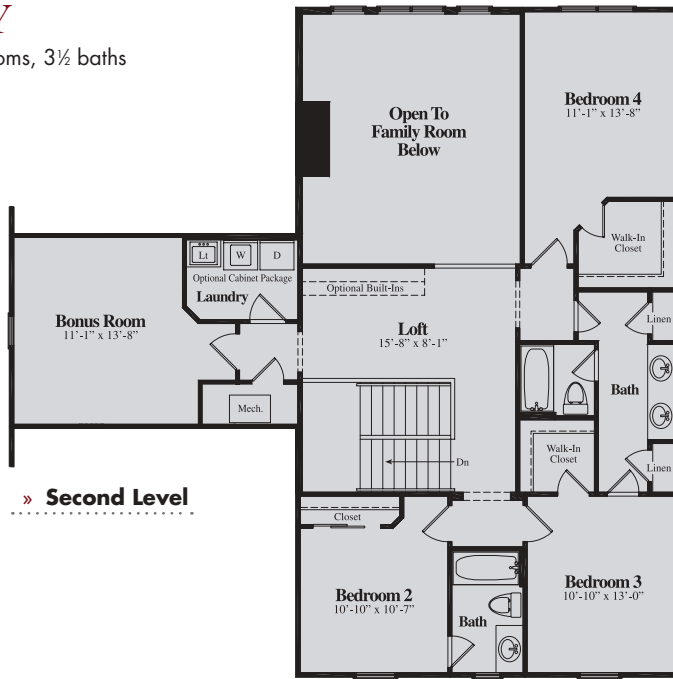

» Elevation D

HUNTLEY

3,331 sf » 4 bedrooms, 3½ baths

The Huntley's 4 bedrooms and 3½ baths welcome you with a functional collection of office and dining spaces that open into a dazzling, two-story family room that has the option of flowing out into the natural beauty of a spacious loggia. An impressive owner's suite on the first floor complements the soaring family room, while a loft area pulls together the second floor rooms and amenities. With its convenient second floor laundry and optional media room, the Huntley truly delivers the best that two-story living has to offer.

arteva.com

586-797-9628

» Elevation B

» Elevation C

Elevations shown with optional garage door design.

HUNTLEY

3,331 sf » 4 bedrooms, 3½ baths

arteva.com