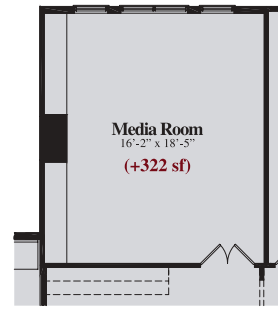

» Elevation D

HUNTLEY

3,331 sf » 4 bedrooms, 3½ baths

The Huntley's 4 bedrooms and 3½ baths welcome you with a functional collection of office and dining spaces that open into a dazzling, two-story family room that has the option of flowing out into the natural beauty of a spacious loggia. An impressive owner's suite on the first floor complements the soaring family room, while a loft area pulls together the second floor rooms and amenities. With its convenient second floor laundry and optional media room, the Huntley truly delivers the best that two-story living has to offer.

arteva.com

586-797-9628

» Elevation B

» Elevation C

Elevations shown with optional garage door design.

HUNTLEY

3,331 sf » 4 bedrooms, 3½ baths

arteva.com