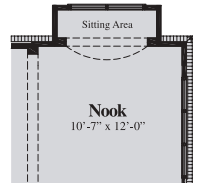

» Elevation D

HUNTLEY

3,331 sf » 4 bedrooms, 3½ baths

The Huntley's 4 bedrooms and 3½ baths welcome you with a functional collection of office and dining spaces that open into a dazzling, two-story family room that has the option of flowing out into the natural beauty of a spacious loggia. An impressive owner's suite on the first floor complements the soaring family room, while a loft area pulls together the second floor rooms and amenities. With its convenient second floor laundry and optional media room, the Huntley truly delivers the best that two-story living has to offer.

arteva.com

586-797-9628

» Elevation B

» Elevation C

Elevations shown with optional garage door design.

HUNTLEY

3,331 sf » 4 bedrooms, 3½ baths

arteva.com