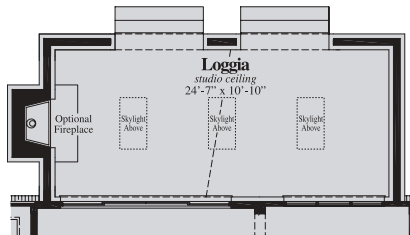

» Elevation D

HUNTLEY

3,331 sf » 4 bedrooms, 3½ baths

The Huntley's 4 bedrooms and 3½ baths welcome you with a functional collection of office and dining spaces that open into a dazzling, two-story family room that has the option of flowing out into the natural beauty of a spacious loggia. An impressive owner's suite on the first floor complements the soaring family room, while a loft area pulls together the second floor rooms and amenities. With its convenient second floor laundry and optional media room, the Huntley truly delivers the best that two-story living has to offer.

arteva.com

586-797-9628

» Elevation B

» Elevation C

Elevations shown with optional garage door design.

HUNTLEY

3,331 sf » 4 bedrooms, 3½ baths

arteva.com