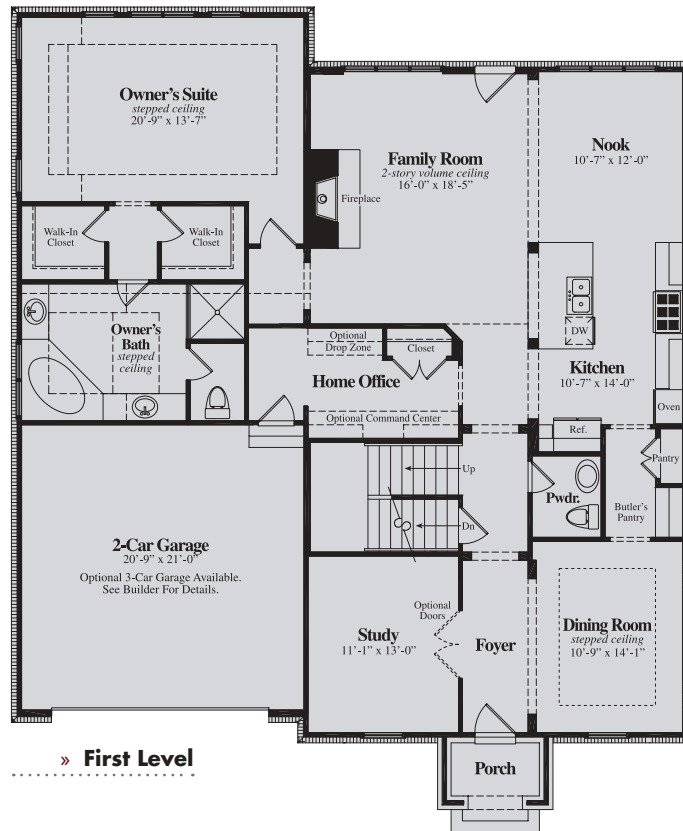

» Elevation D

HUNTLEY

3,331 sf » 4 bedrooms, 3½ baths

The Huntley's 4 bedrooms and 3½ baths welcome you with a functional collection of office and dining spaces that open into a dazzling, two-story family room that has the option of flowing out into the natural beauty of a spacious loggia. An impressive owner's suite on the first floor complements the soaring family room, while a loft area pulls together the second floor rooms and amenities. With its convenient second floor laundry and optional media room, the Huntley truly delivers the best that two-story living has to offer.

arteva.com

586-797-9628

» Elevation B

» Elevation C

Elevations shown with optional garage door design.

HUNTLEY

3,331 sf » 4 bedrooms, 3½ baths

arteva.com