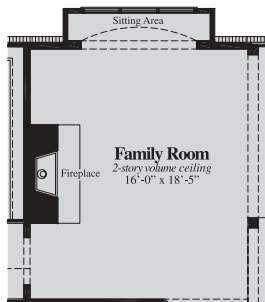

» Elevation D

HUNTLEY

3,331 sf » 4 bedrooms, 3½ baths

The Huntley's 4 bedrooms and 3½ baths welcome you with a functional collection of office and dining spaces that open into a dazzling, two-story family room that has the option of flowing out into the natural beauty of a spacious loggia. An impressive owner's suite on the first floor complements the soaring family room, while a loft area pulls together the second floor rooms and amenities. With its convenient second floor laundry and optional media room, the Huntley truly delivers the best that two-story living has to offer.

arteva.com

586-797-9628

» Elevation B

» Elevation C

Elevations shown with optional garage door design.

HUNTLEY

3,331 sf » 4 bedrooms, 3½ baths

arteva.com