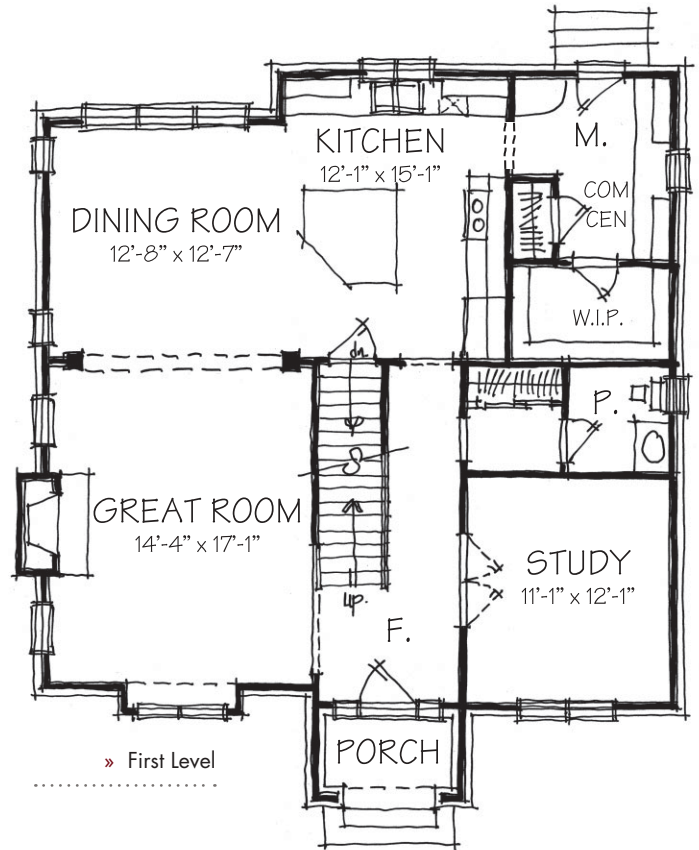

THE BIRCHWOOD

2,200 sf » 3 bedrooms, 2½ baths

The exterior of this colonial harmonizes shake siding and stonework to bring a unique character to the neighborhood while the location of the two-car garage, situated behind the house, leaves the view from the street picture-perfect. Inside, the Birchwood is sure to please with a variety of shared spaces that adapt to any family's needs. The easy flow between kitchen and dining room connects to an open great room and a comfortable, optional outdoor lanai. Upstairs, second floor laundry facilities, two generous bedrooms and an owner's suite with seating area, full bath, his & her vanities and a walk-in closet complete this beautiful home.

arteva.com

248-341-3455

UPTOWN
—COLLECTION—

THE BIRCHWOOD

2,200 sf » 3 bedrooms, 2½ baths

» Second Level

» First Level

» First Level