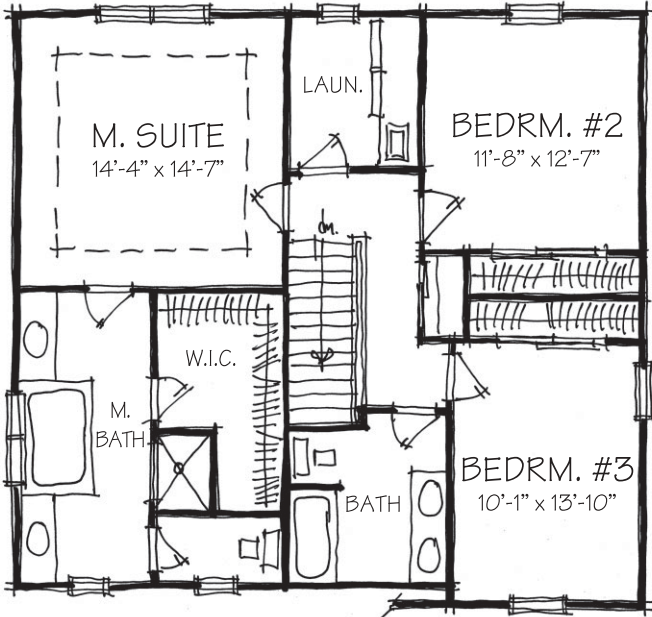

THE BIRCHWOOD

2,200 sf » 3 bedrooms, 2½ baths

The exterior of this colonial harmonizes shake siding and stonework to bring a unique character to the neighborhood while the location of the two-car garage, situated behind the house, leaves the view from the street picture-perfect. Inside, the Birchwood is sure to please with a variety of shared spaces that adapt to any family's needs. The easy flow between kitchen and dining room connects to an open great room and a comfortable, optional outdoor lanai. Upstairs, second floor laundry facilities, two generous bedrooms and an owner's suite with seating area, full bath, his & her vanities and a walk-in closet complete this beautiful home.

arteva.com

248-341-3455

UPTOWN
—COLLECTION—

THE BIRCHWOOD

2,200 sf » 3 bedrooms, 2½ baths

» Second Level

» First Level

» First Level