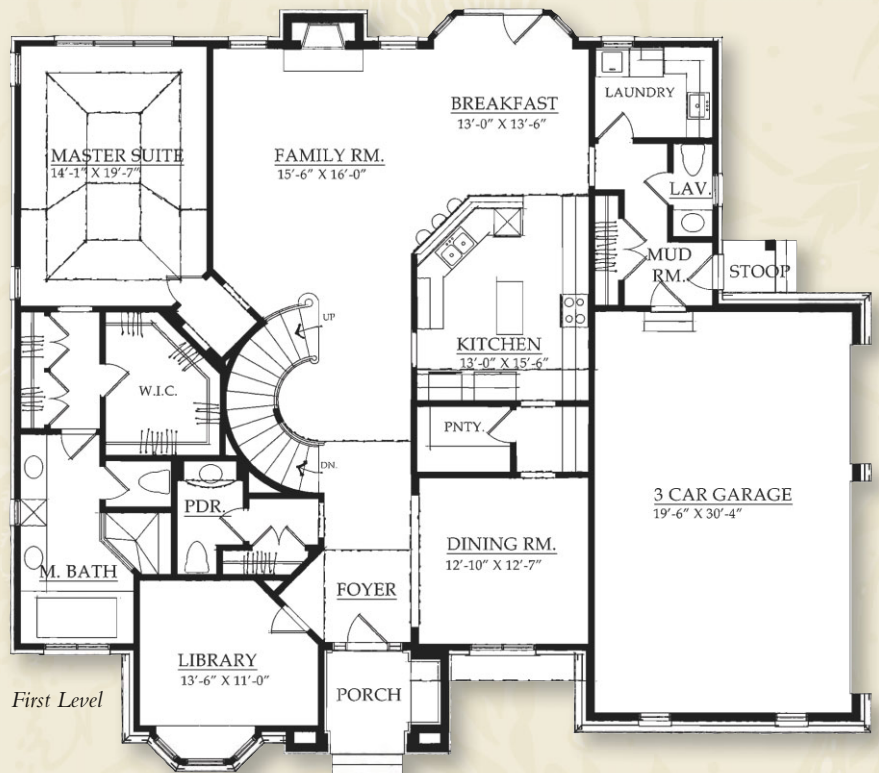

LYNDHURST

3,393 SF

4 BEDROOMS

3 BATHS | 2 HALF BATHS

Conceptual Elevation B

arteva.com

586-797-9628