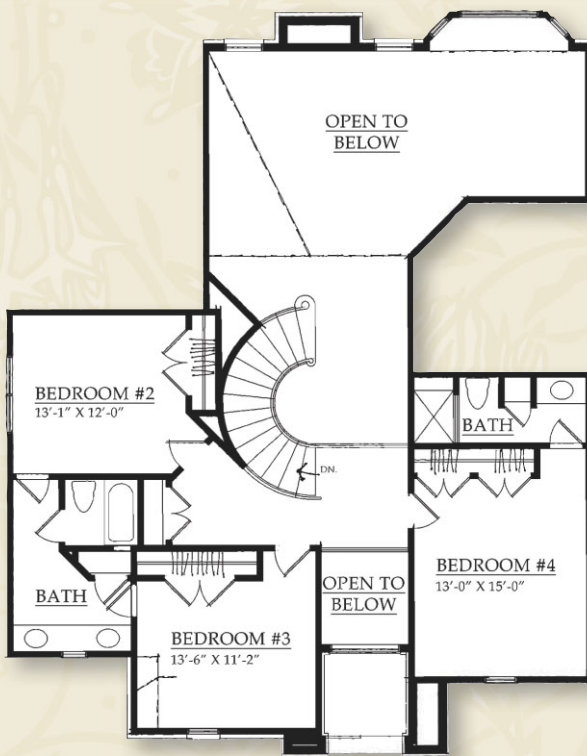

LYNDHURST

3,393 SF

4 BEDROOMS

3 BATHS | 2 HALF BATHS

Conceptual Elevation B

arteva.com

586-797-9628