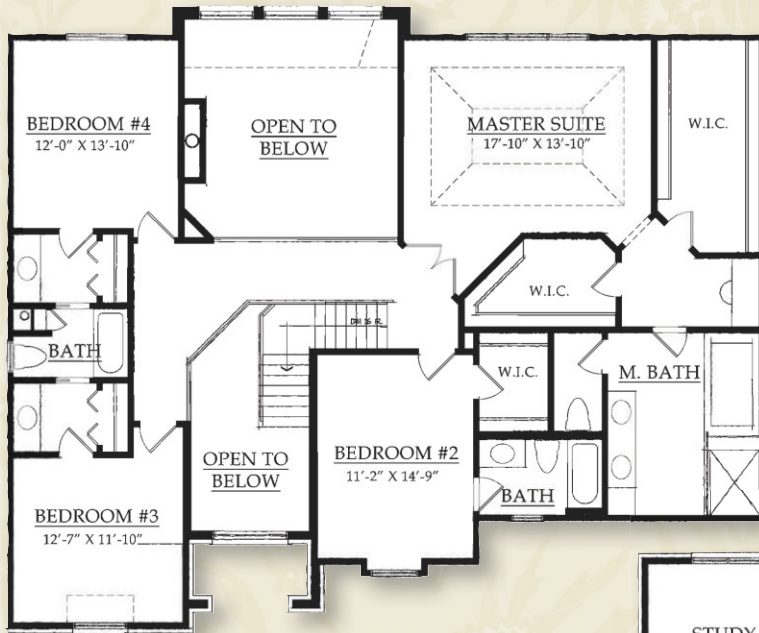

ASTORIA

3,540 SF

4 BEDROOMS | 3.5 BATHS

Conceptual Elevation C

arteva.com

586-797-9628